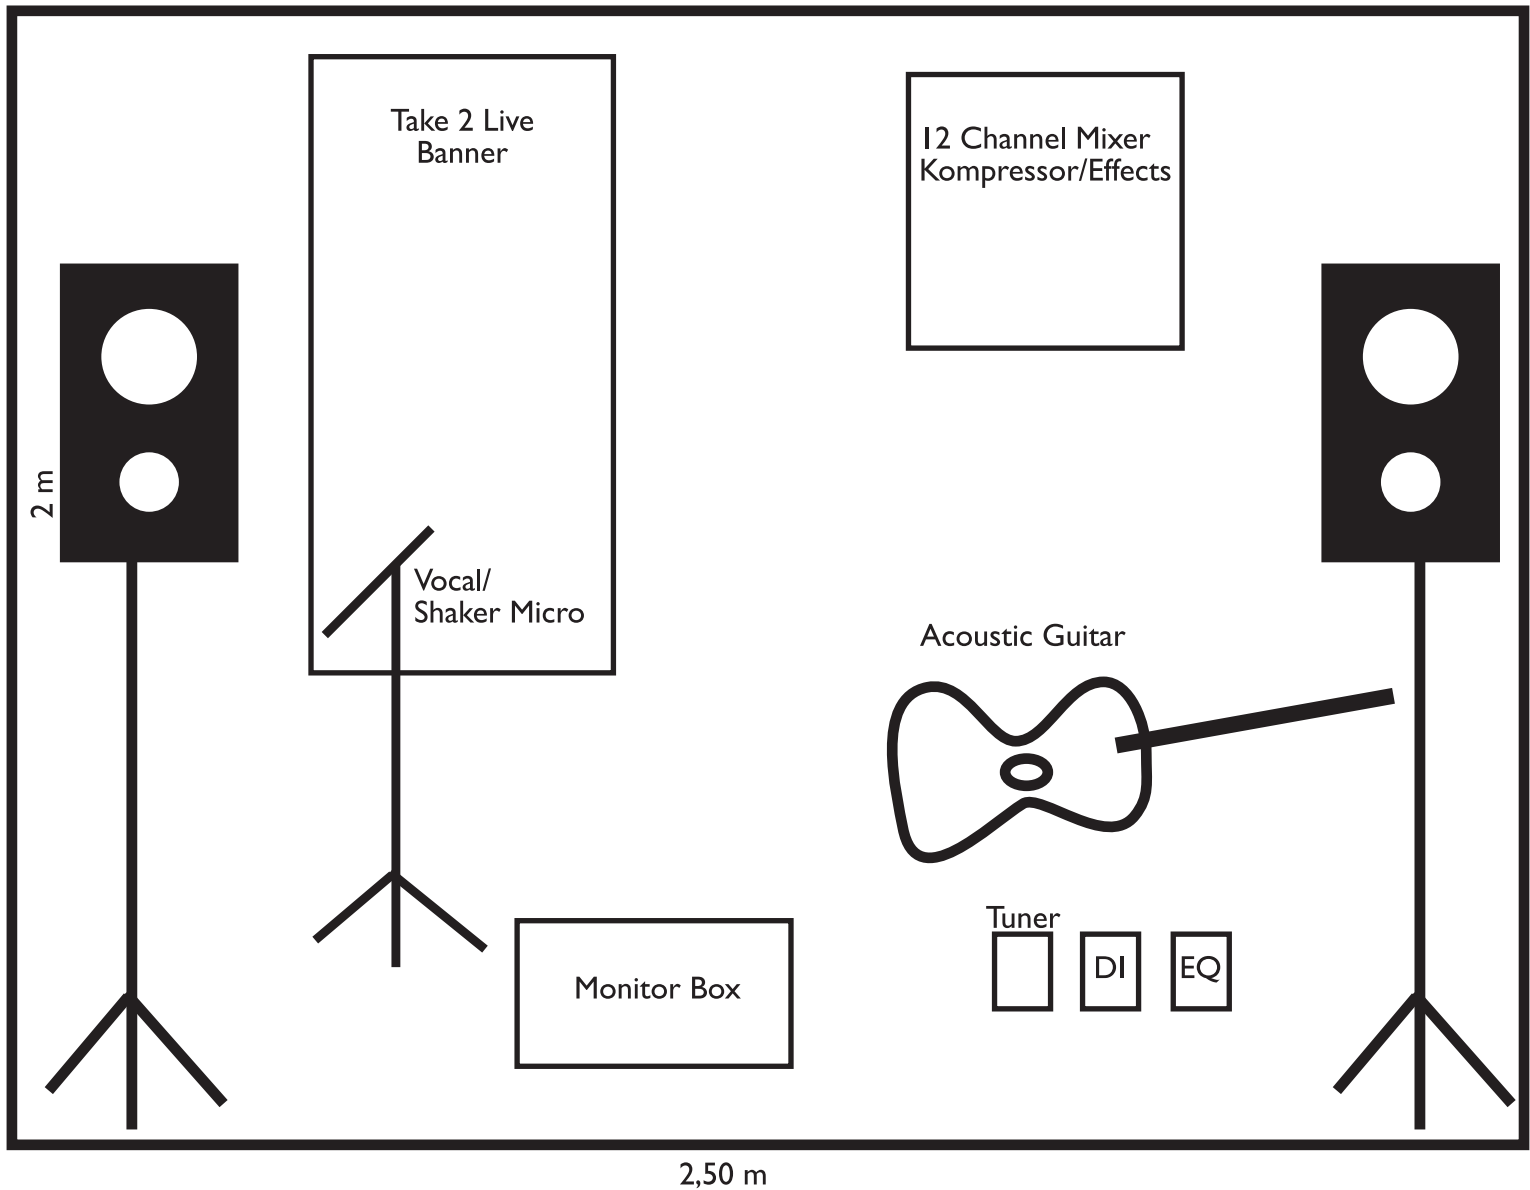

## Input List:

2 x Shure SM 58 - Vocal and Shaker

1 x DI-Box - Acoustic Guitar

## Backline:

2 x Front End Box

1 x Front Stage Monitor Box

1 x 12 Channel Mixer Rack + Kompressor + Effects

1 x Take 2LiveBanner